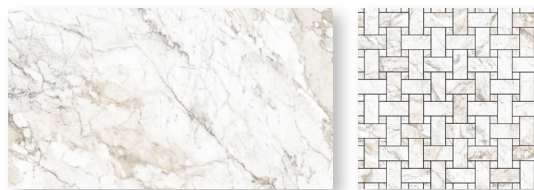

Sizes

4"x12"		
12"x24"		
24"x48"		

Hexagon Mosaic

Basketweave Mosaic

Herringbone Mosaic

Statuario Beige | 24"x48"

Colors

Carrara Pure Bianco

Gomed Blue

Skylight Azul

Statuario Beige

Supernova Venato

Venato Bianco