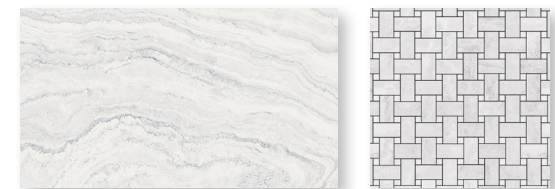

Skylight Azul | 12"x24"

Gomed Blue | 12"x24"

MALINE TILE
ELEVATE YOUR SHOWROOM

malinetile.com

ARTISTRY

PORCELAIN TILE

Lead Time

In Stock/Quick Ship

Sizes

4"x12"		
12"x24"		
24"x48"		

Hexagon Mosaic

Basketweave Mosaic

Herringbone Mosaic

Statuario Beige | 24"x48"

Colors

Carrara Pure Bianco

Gomed Blue

Skylight Azul

Statuario Beige

Supernova Venato

Venato Bianco