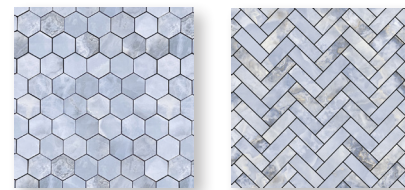

Skylight Azul | 12"x24"

Gomed Blue | 12"x24"

MALINE TILE
ELEVATE YOUR SHOWROOM

malinetile.com

ARTISTRY

PORCELAIN TILE

Lead Time

In Stock/Quick Ship

Sizes

4"x12"		
12"x24"		
24"x48"		

Hexagon Mosaic

Basketweave Mosaic

Herringbone Mosaic

Statuario Beige | 24"x48"

Colors

Carrara Pure Bianco

Gomed Blue

Skylight Azul

Statuario Beige

Supernova Venato

Venato Bianco