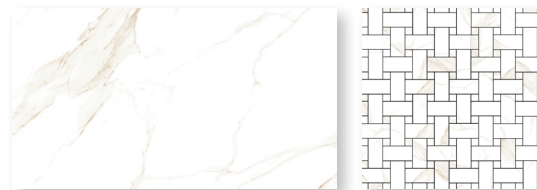

Sizes

4"x12"		
12"x24"		
24"x48"		

Hexagon Mosaic

Basketweave Mosaic

Herringbone Mosaic

Statuario Beige | 24"x48"

Colors

Carrara Pure Bianco

Gomed Blue

Skylight Azul

Statuario Beige

Supernova Venato

Venato Bianco